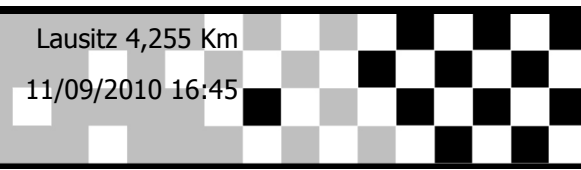

DRC6 Eurospeedway Lausitz/D

DRC6 Eurospeedway Lausitz/D

Lapchart

SSPopen / STK600 / SBK750

Lausitz 4,255 Km

Race 2

11/09/2010 16:45

Race (15:00 and 2 Laps) started at 16:46:49